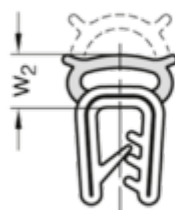

Article number: 202180NBR205A50

Description: E+G Edge protection seal GN 2180-NBR-20,5-A-50

Measures

Type A

a	= 1 - 3.5	w1	= 10
b	= 11	w2 up to 50% deformation	= 7
h1	= 20.5	Weight in (g)	= 7500
h2	= 10.5		
l (Meter)	= 50		
r1	= 90		
r2	= 50		
r3	= 30		