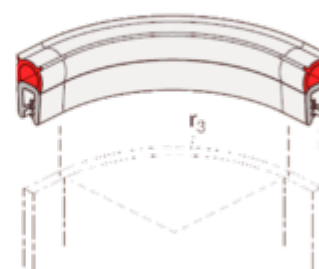

Article number: 202180NBR205A50

Description: E+G Edge protection seal GN 2180-NBR-20,5-A-50

Measures

Type A

a	= 1 - 3.5	w1	= 10
b	= 11	w2 up to 50% deformation	= 7
h1	= 20.5	Weight in (g)	= 7500
h2	= 10.5		
l (Meter)	= 50		
r1	= 90		
r2	= 50		
r3	= 30		