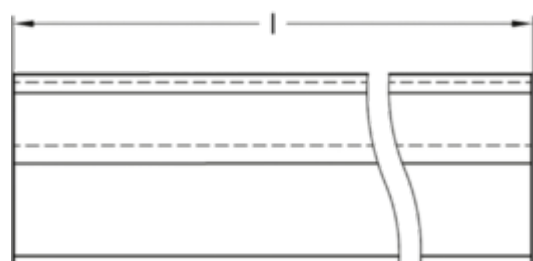

Article number: 202180NBR205A50

Description: E+G Edge protection seal GN 2180-NBR-20,5-A-50

Measures

Type A

a	= 1 - 3.5	w1	= 10
b	= 11	w2 up to 50% deformation	= 7
h1	= 20.5	Weight in (g)	= 7500
h2	= 10.5		
l (Meter)	= 50		
r1	= 90		
r2	= 50		
r3	= 30		