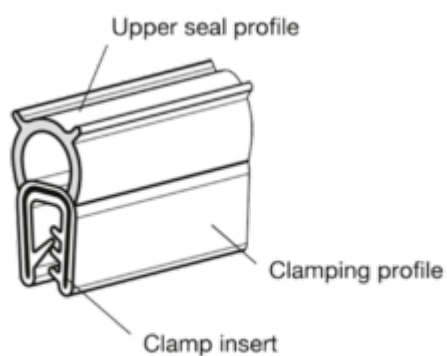

Article number: 202180NBR205A50

Description: E+G Edge protection seal GN 2180-NBR-20,5-A-50

Measures

Type A

a	= 1 - 3.5	w1	= 10
b	= 11	w2 up to 50% deformation	= 7
h1	= 20.5	Weight in (g)	= 7500
h2	= 10.5		
l (Meter)	= 50		
r1	= 90		
r2	= 50		
r3	= 30		