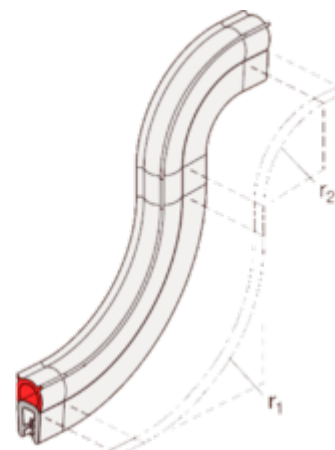

Article number: 202180NBR205A50

Description: E+G Edge protection seal GN 2180-NBR-20,5-A-50

Measures

Type A

a	= 1 - 3.5	w1	= 10
b	= 11	w2 up to 50% deformation	= 7
h1	= 20.5	Weight in (g)	= 7500
h2	= 10.5		
l (Meter)	= 50		
r1	= 90		
r2	= 50		
r3	= 30		