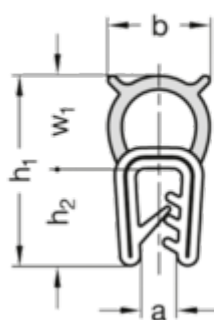

Article number: 202180NBR205A50

Description: E+G Edge protection seal GN 2180-NBR-20,5-A-50

Measures

Type A

a	= 1 - 3.5	w1	= 10
b	= 11	w2 up to 50% deformation	= 7
h1	= 20.5	Weight in (g)	= 7500
h2	= 10.5		
l (Meter)	= 50		
r1	= 90		
r2	= 50		
r3	= 30		